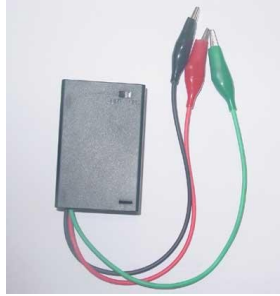

Accessories

Damage Detector Buzzer:

Splice Kit:

Cold Leads:

Snow Melting Controller:

Thermostat Controller: